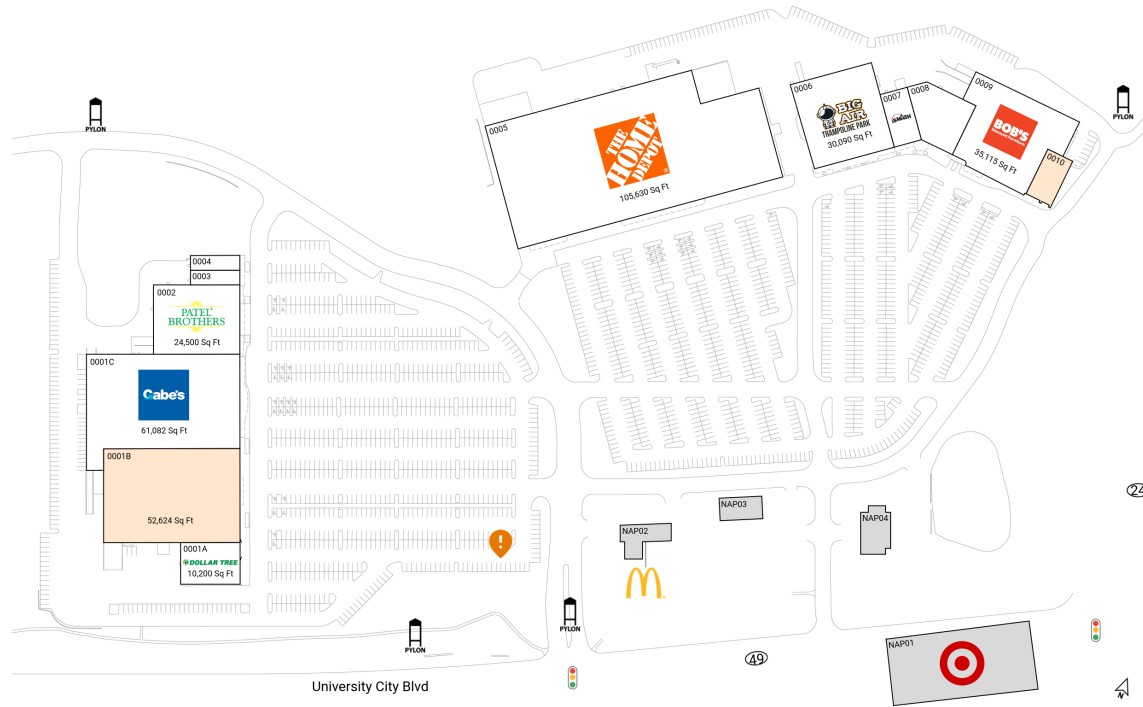

The Commons at Chancellor Park

8101 University City Boulevard | Charlotte, NC 28213

Mecklenburg County Charlotte-Concord-Gastonia, NC-SC 467,756 Sq Ft

35.2960, -80.7477

Available Spaces

0001B	52,624 Sq Ft	360°	OPO 1	0 Sq Ft
0010	5,637 Sq Ft	360°		

Current Tenants Space size listed in square feet

0001A	Dollar Tree	10,200
0001C	Gabe's	61,082
0002	Patel Brothers	24,500
0003	My Bella Nails Bar	3,000
0004	Honest Indian Vegetarian Resta	3,000
0005	The Home Depot	105,630
0006	Big Air Trampoline Park	30,090
0007	iSmash	6,137
0008	River Buffet and Grill	11,589
0009	Bob's Discount Furniture	35,115
NAP01	Target	119,152
NAP02	McDonald's	0
NAP03	Ishi Japanese	0
NAP04	NC Tavern	0

This site plan is for illustrative and information purposes only, showing the general layout of the shopping center; and is not a legal survey. Brixmor makes no representation or warranty that the shopping center is exactly as depicted as site conditions and tenant mix are subject to change over time. 4127